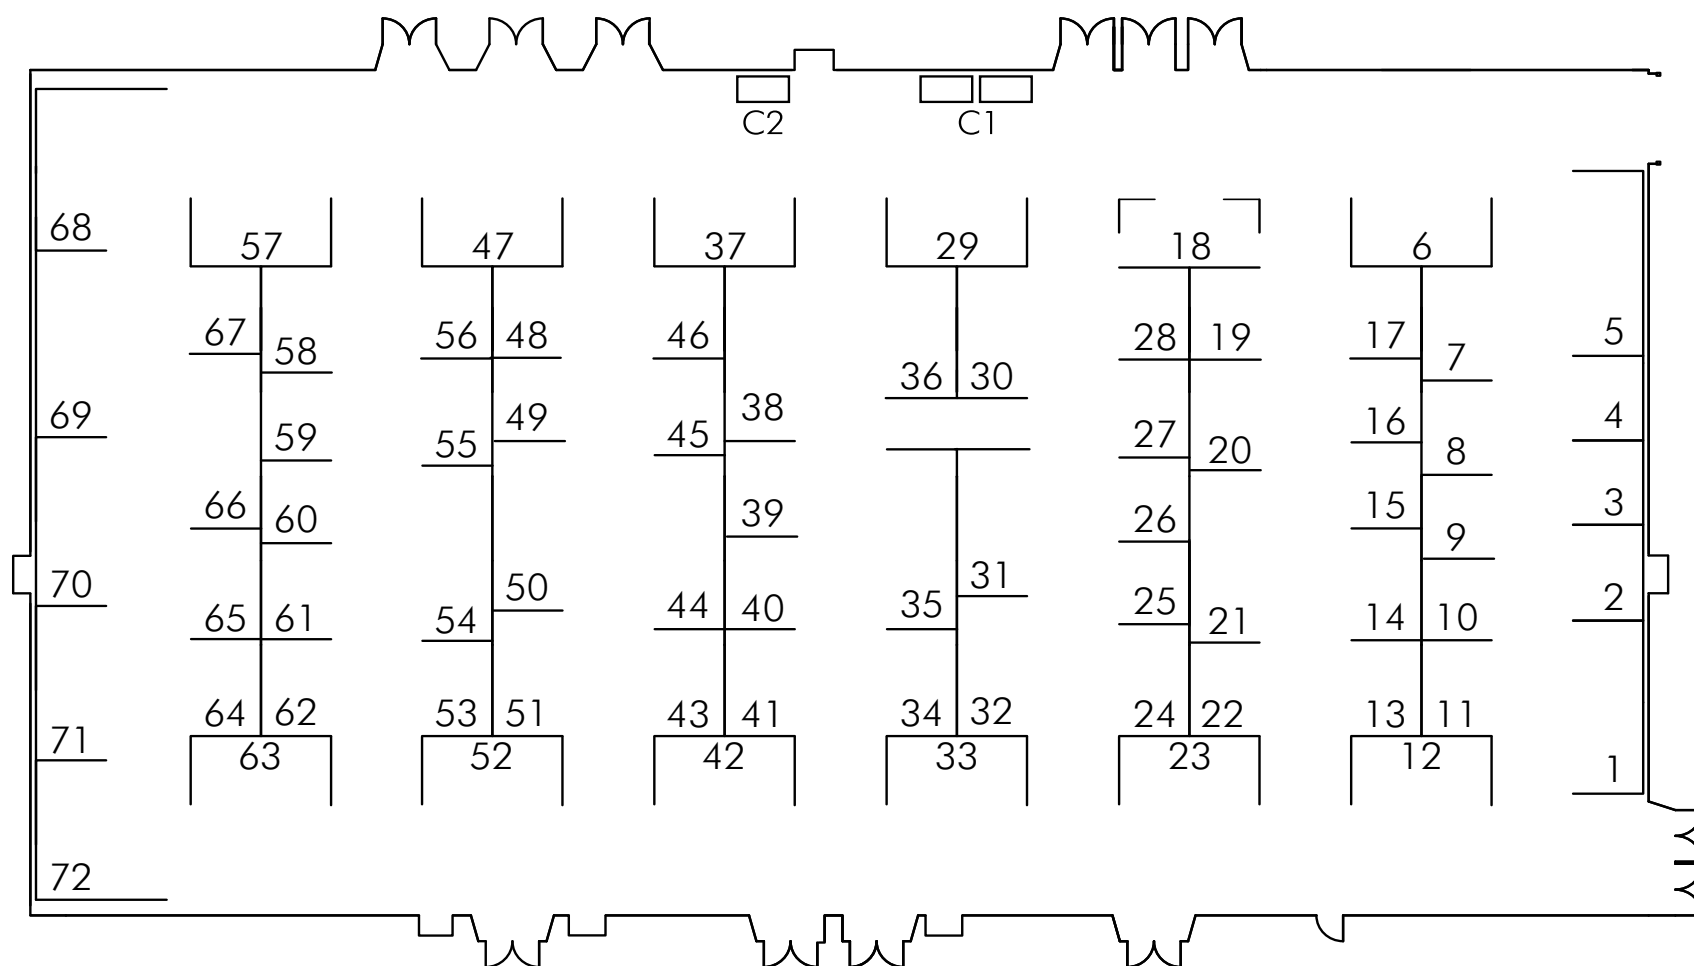

Rare Pictorial Moccasins depicting Humans and Turkeys, Jicarilla Apache, circa 1870, 10.5cm, 26.7cm

WHITEHAWK ANTIQUESHOWS

Santa Fe Community Convention Center

Front Entrance

2013 SHOW SCHEDULE

This year, the Whitehawk Shows will host several educational programs presented by ATADA. See page 2 for more information.